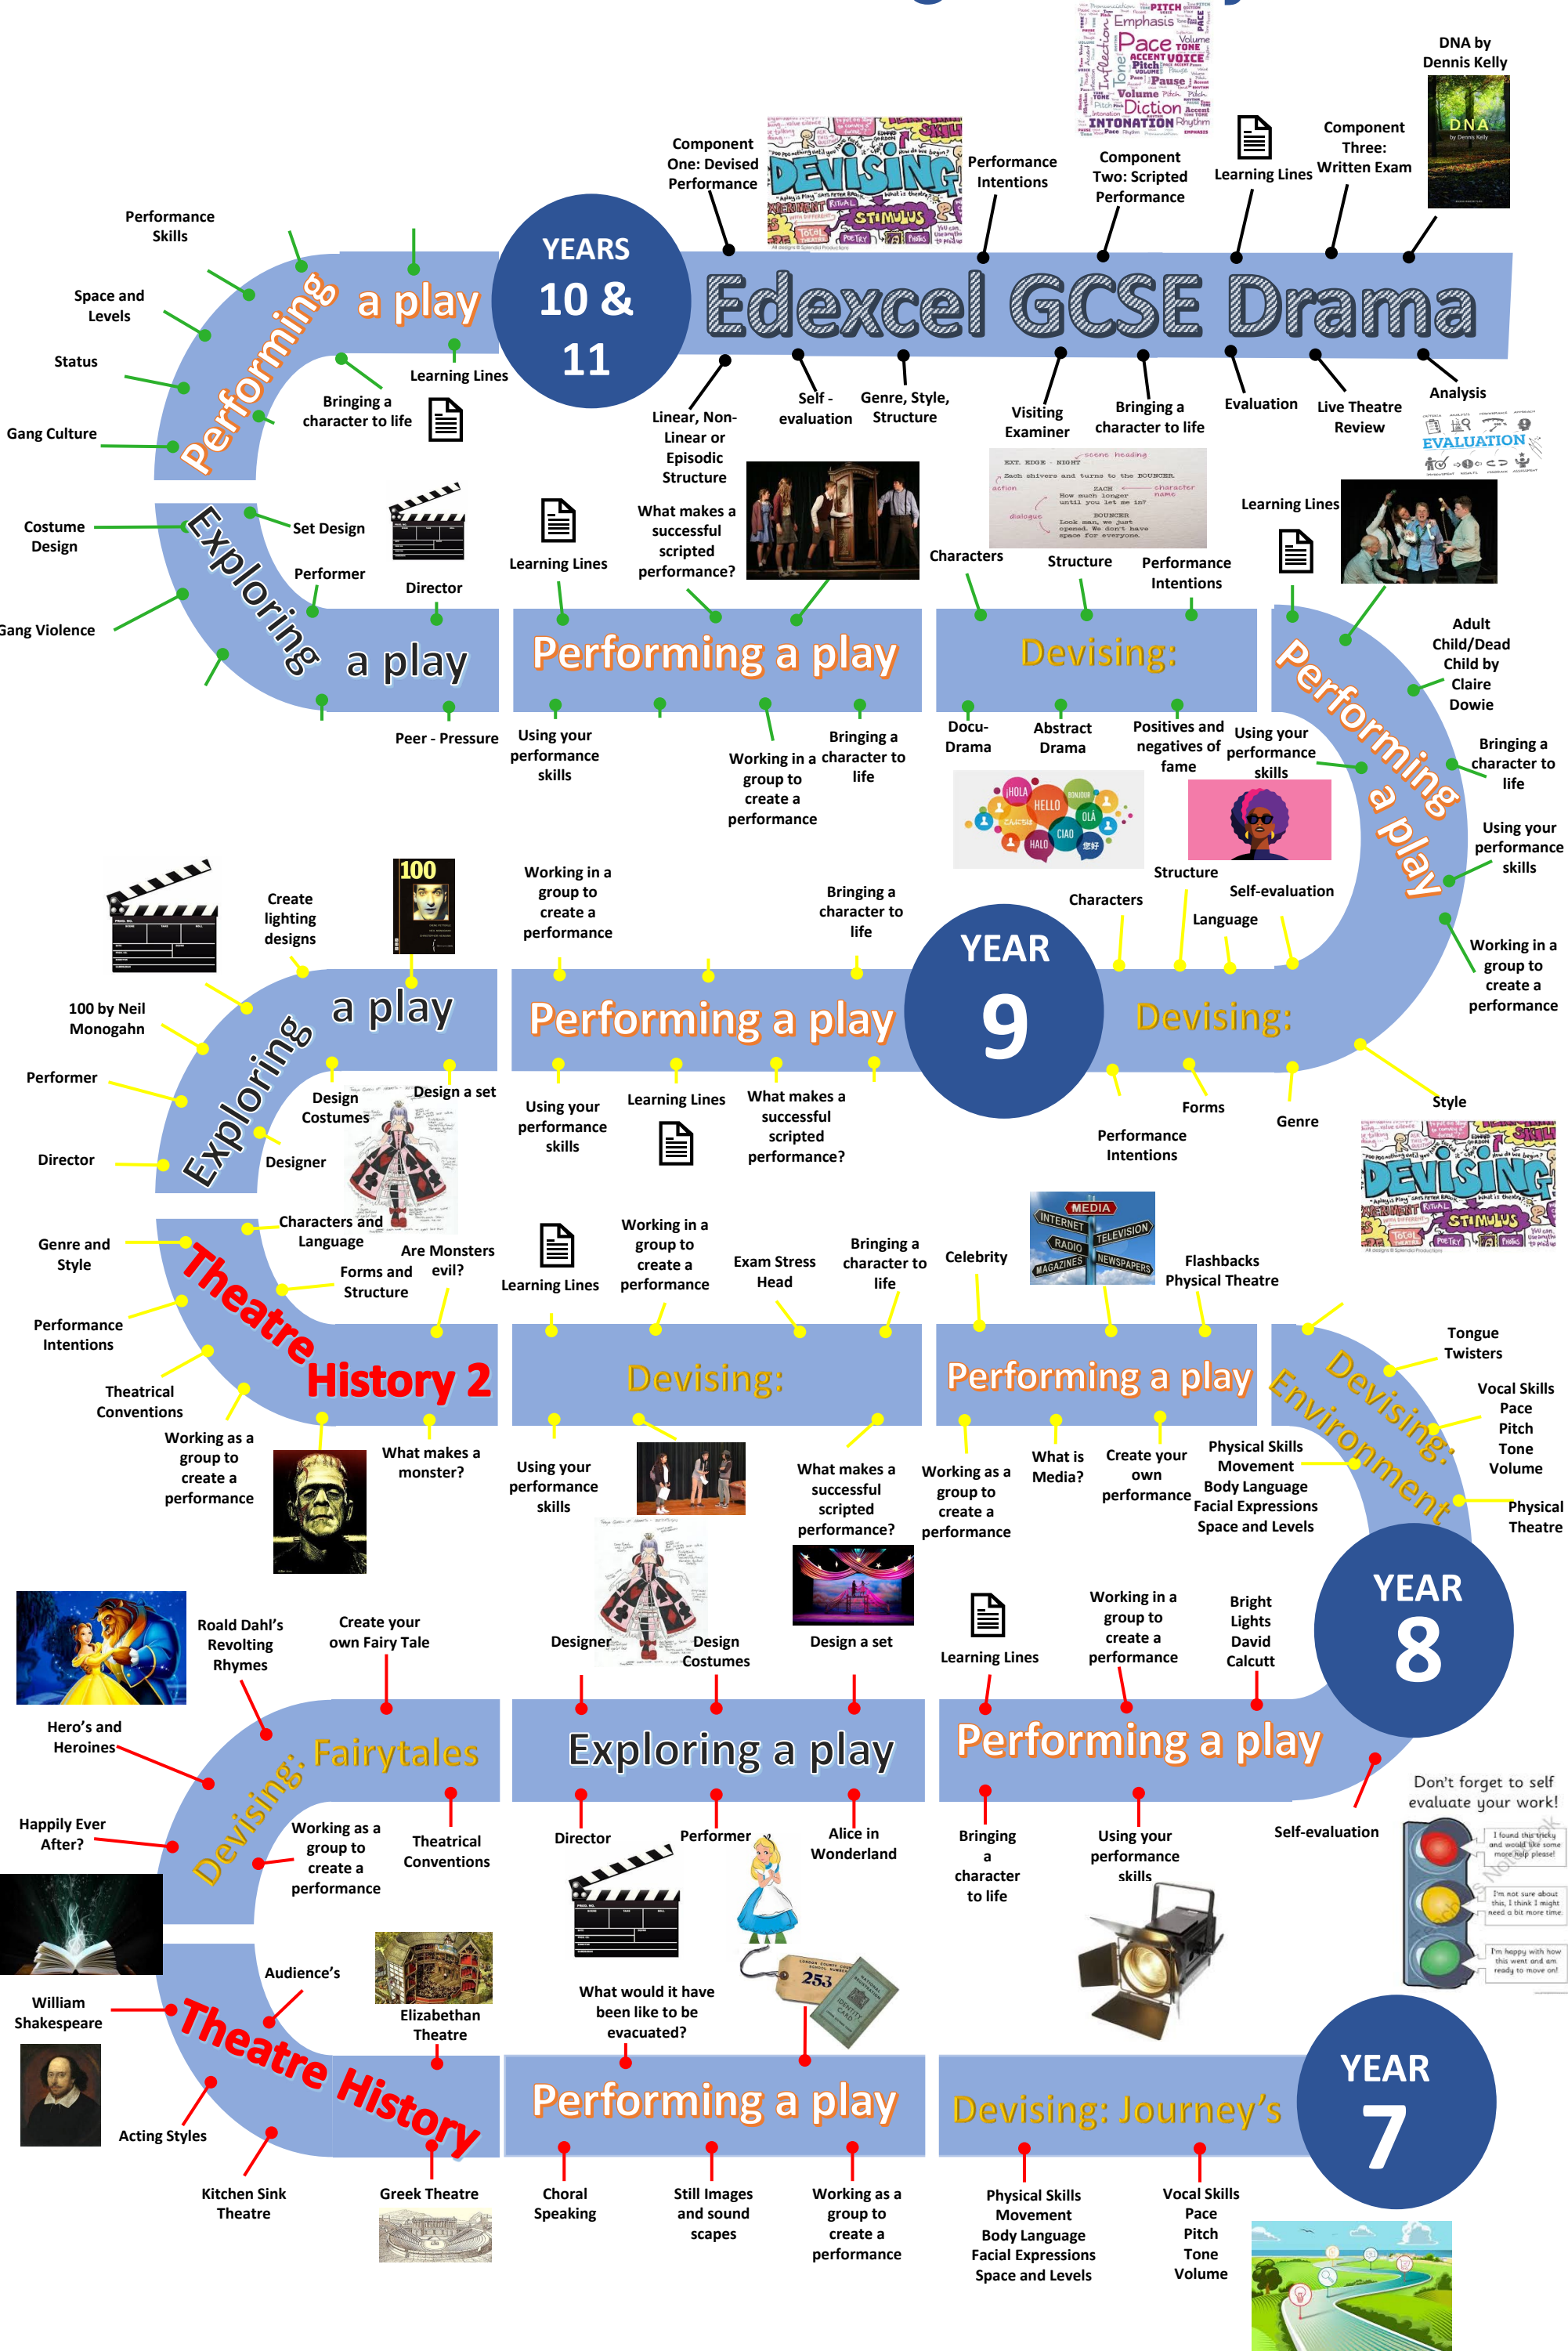

The Wilnecote School

A Community Academies Trust School - Ensuring Excellence

Drama - Learning Journey

Welcome to Drama with Miss Julius